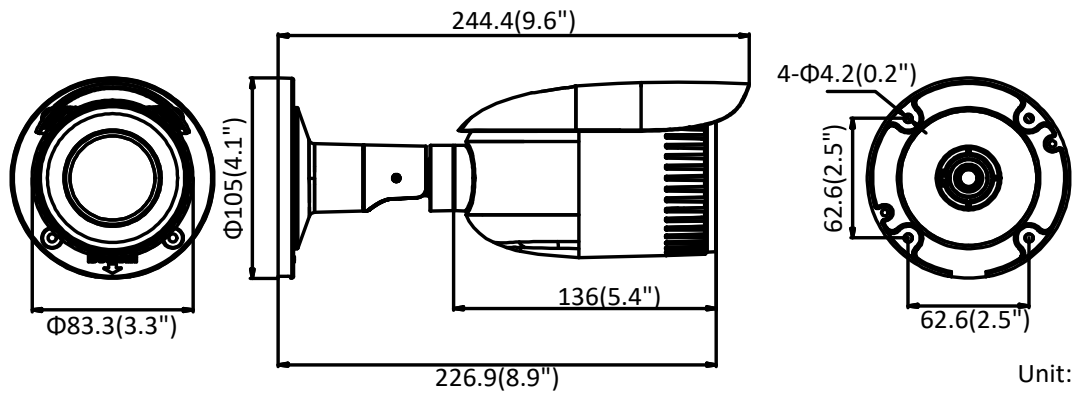

	802.1X, QoS, IPv6, UDP, Bonjour
General Function	One-key reset, anti-flicker, heartbeat, mirror, password protection, privacy mask, watermark
API	ONVIF (PROFILE S, PROFILE G), ISAPI
Simultaneous Live View	Up to 6 channels
User/Host	Up to 32 users 3 levels: Administrator, Operator and User
Client	iVMS-4200, iVMS-4500, iVMS-5200
Web Browser	IE8+, Chrome 31.0-44, Firefox 30.0-51, Safari 8.0+
Interface	
Communication Interface	1 RJ45 10M/100M self-adaptive Ethernet port
Video Output (Without -Z)	1Vp-p composite output (75 Ω/BNC)
Reset Button	Yes
General	
Operating Conditions	-30 °C to 60 °C (-22 °F to 140 °F), humidity: 95% or less (non-condensing)
Power Supply	12 VDC ± 25%, 5.5 mm coaxial power plug PoE (802.3af, class 3)
Power Consumption and Current	-Z: 12 VDC, 0.9 A, max. 11 W; PoE: (802.3af, 36 V to 57 V), 0.4 A to 0.2 A, max. 12.9 W -V: 12 VDC, 0.6 A, max. 7 W; PoE: (802.3af, 36 V to 57 V), 0.3 A to 0.1 A, max. 9 W
Protection Level	IP67
Material	Metal
Dimensions	Φ 105 mm × 244.4 mm (Φ 4.1" × 9.6")
Weight	Camera: approx. 1015 g (2.2 lb.) With package: approx. 1540 g (3.4 lb.)

Available Models

HWI-B620H-V (2.8 mm to 12 mm), HWI-B620H-Z (2.8 mm to 12 mm)

Dimension

Unit: mm

Accessory

DS-1260ZJ

Distributed by

HIKVISION[®] HiWatch Series